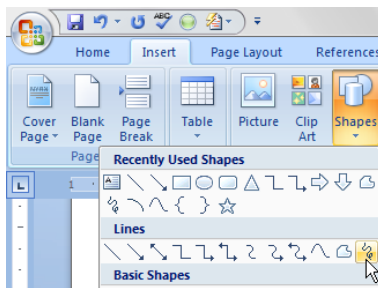

Pencil & Eraser Tools

Region 4 Education Service Center

Pencil tool - Eraser Tool

Pencil tools can be used to circle correct answers, circle the correct object within an image, draw a free hand line around objects, underline answers in multiple choice questions, etc. They are found in a variety of programs from Microsoft Word to Adobe Reader. On a touch screen, or tablets such as an iPad or Android device students could use a stylus or their finger to circle and draw. The eraser tool is usually used to erase drawn lines, allowing a student to erase a circled answer, however in some programs and apps you simply click or tap anywhere on the line, and a pop-up menu will contain a delete option, or pressing the Delete key on the keyboard will clear it as in the example below in Word.

Example of Using Pencil tool in Word

The draw (or pencil) tool is found on the Insert menu, Shapes. To delete the circle click anywhere on the line, press delete key.

Example of Pencil Tool & Eraser Tool in Adobe Reader X